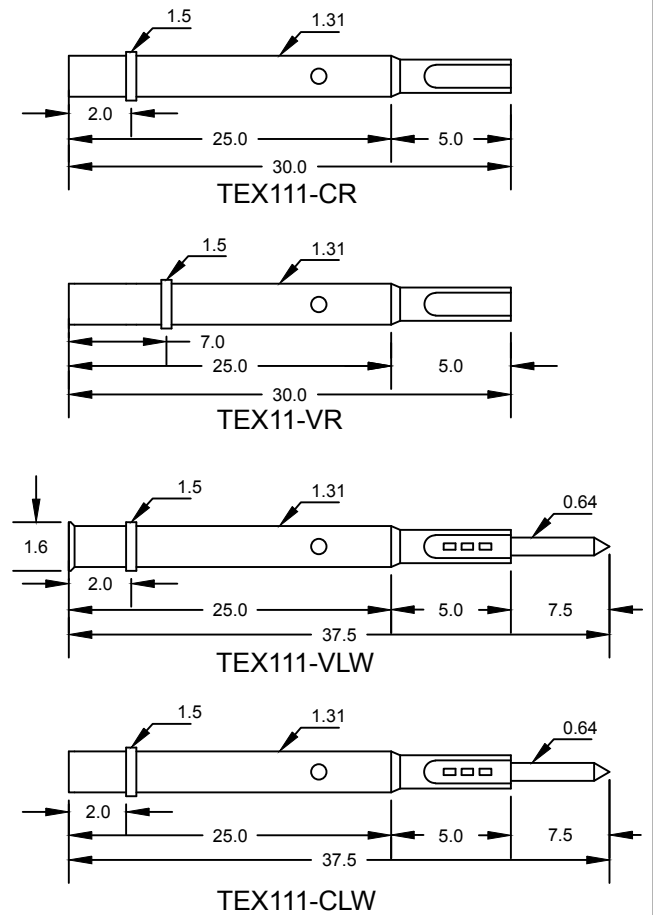

Available Tip Styles:

Available Receptacle:

- Mechanical
 - Pitch: 1,9mm
 - Recommended travel: 4.3mm
 - Full travel: 6.5mm
 - Spring force: 120g±5% at recommended travel
- Material and plating
 - Plunger: BeCu, Gold plated
 - Barrel: Bronze, Gold plated
 - Spring: Music Wire Gold plated
 - Receptacle: Barss, Gold plated

- Eletrical Specifications
 - Current Rating: 3amps
 - Resistance: Less than 50mΩ
- Receptacle Specifications
 - Mounting Hole Size: 1.4mm

	Name	Date	Description:	Scale:	
Drawn					
Approved					
Checked					
TEX			Part NO:	TEX111-Series	Index: Size:
					A4