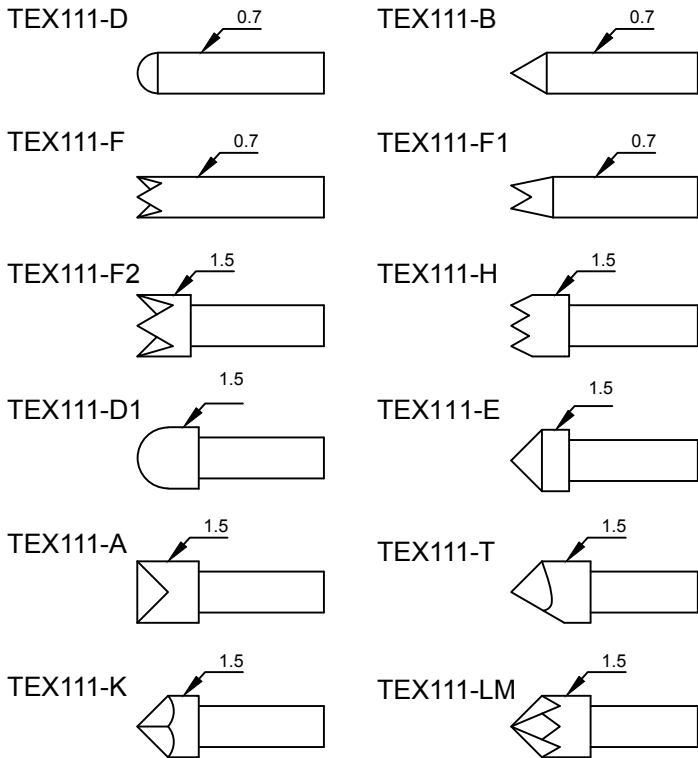

Available Tip Styles:

Available Receptacle:

- Mechanical
 - Pitch: 1,9mm
 - Recommended travel: 4.3mm
 - Full travel: 6.5mm
 - Spring force: 120g±5% at recommended travel
- Material and plating
 - Plunger: BeCu, Gold plated
 - Barrel: Bronze, Gold plated
 - Spring: Music Wire Gold plated
 - Receptacle: Barss, Gold plated

- Eletrical Specifications
 - Current Rating: 3amps
 - Resistance: Less than 50mΩ
- Receptacle Specifications
 - Mounting Hole Size: 1.4mm

	Name	Date	Description:	Scale:	
Drawn					
Approved					
Checked					
TEX			Part NO:	TEX111-Series	Index: Size:
					A4